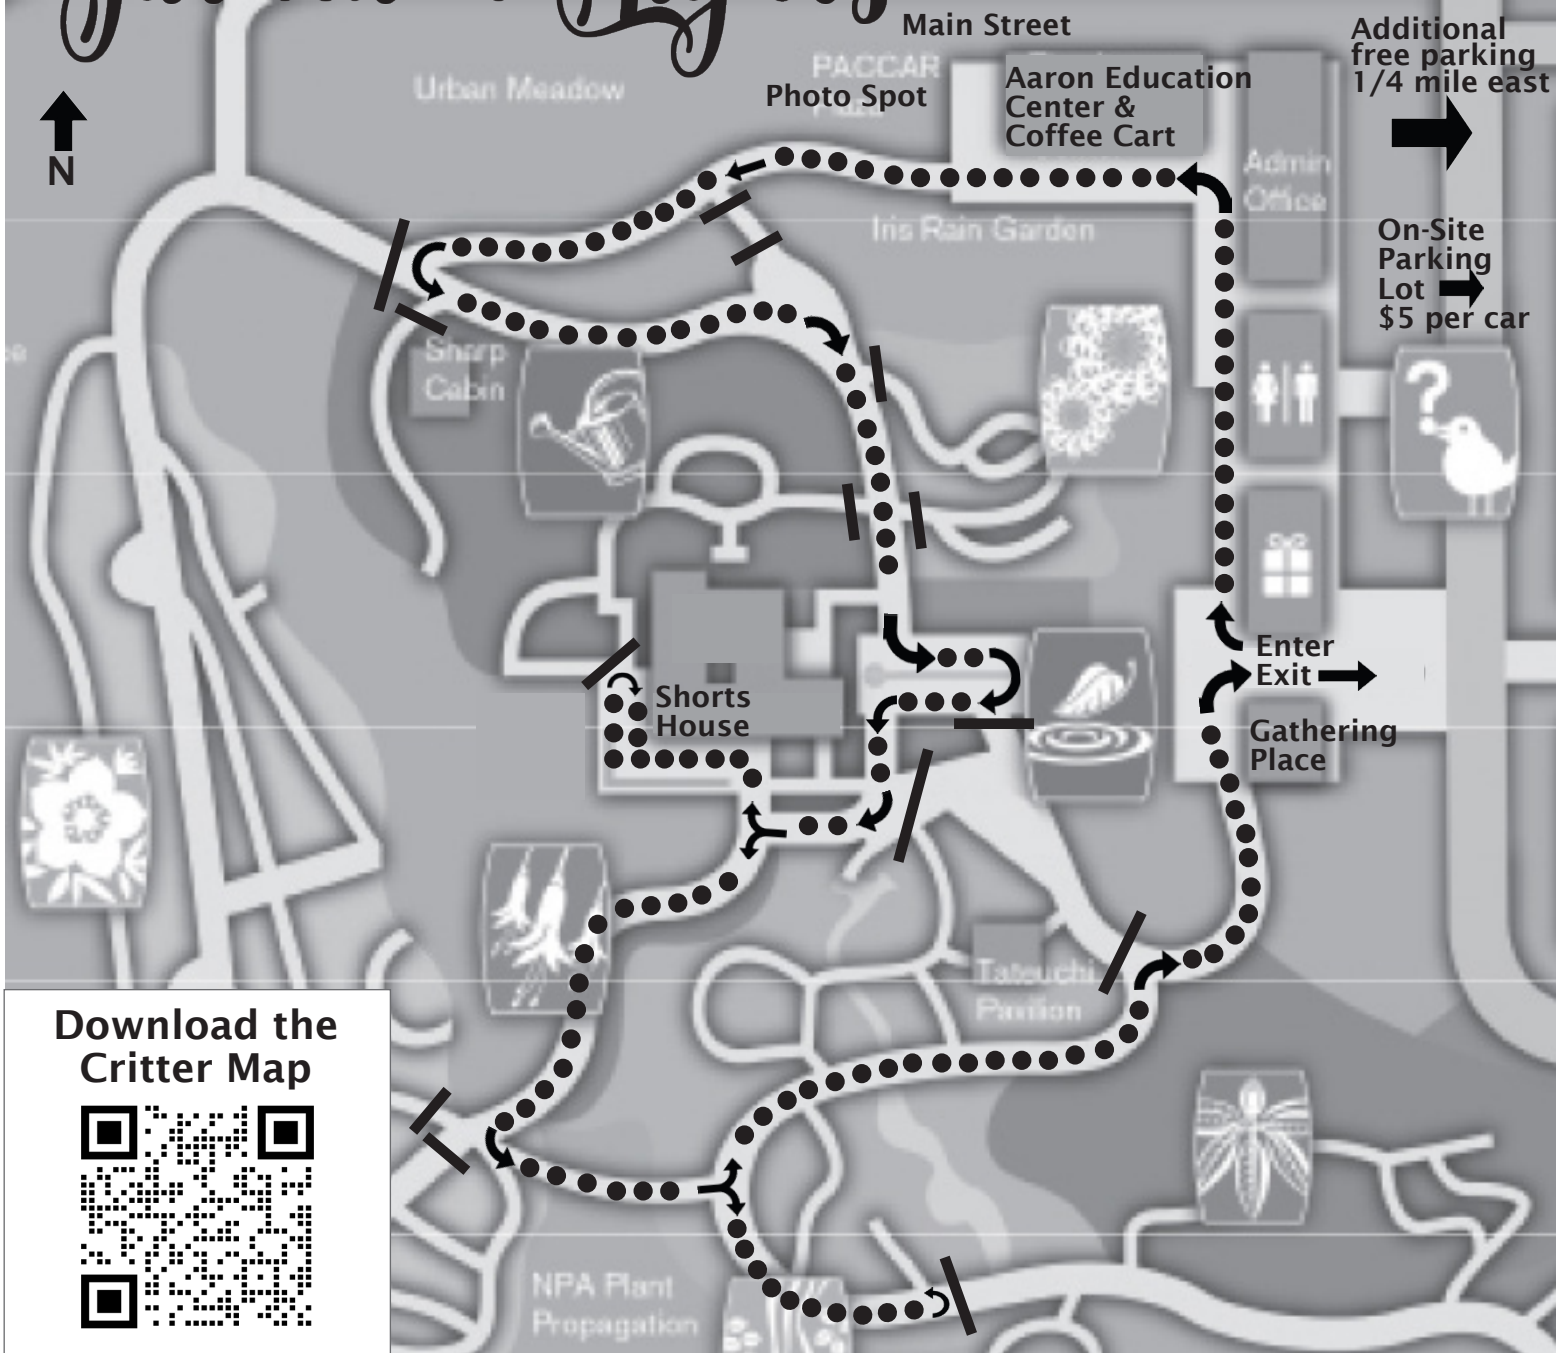

# Garden d'Lights 2022 Critter Map

## Find these special critters:

- Bear
- Bee
- Birdhouse & Bird
- Blue Herons
- Butterflies
- Chickens
- Dragonflies
- Fairy Boots & Door
- Fish
- Frog
- Hummingbirds
- Jellyfish
- Ladybug
- Octopus
- Owl
- Peacock
- Penguin
- Rabbit
- Seahorses
- Slug
- Snail
- Snap d'Dragon
- Starfish
- Turtle

Download the Critter Map

Post your photos to Instagram and Facebook and use #gardendlights